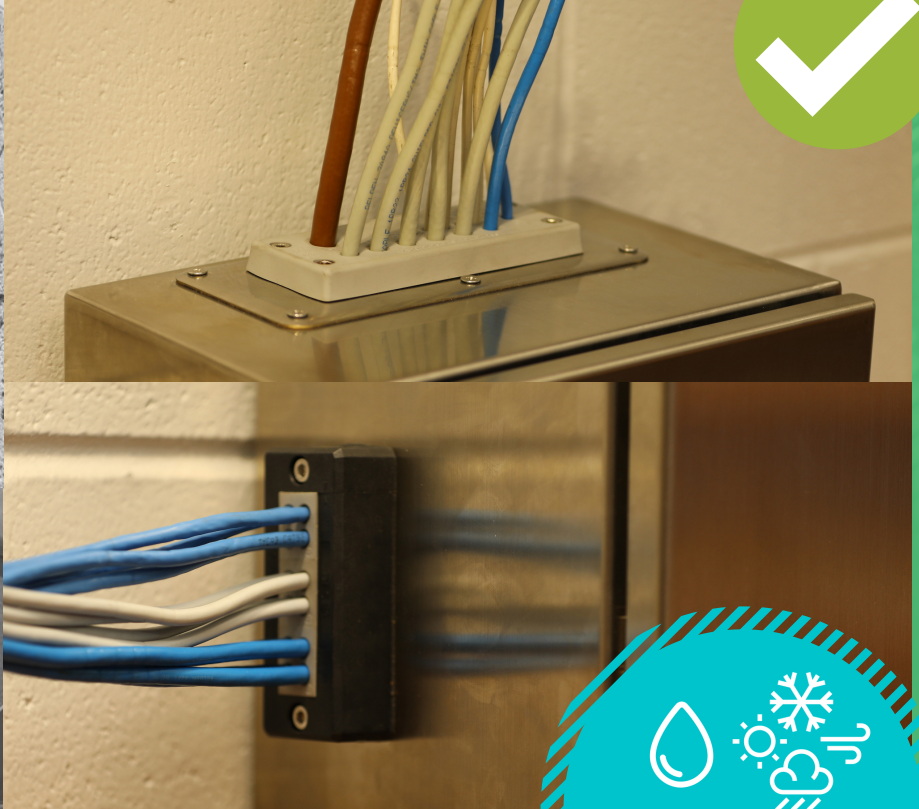

START THIS

DESIGNED FOR WATER
AND WEATHER
PROTECTION

CUT ONCE
AND SAVE ON
LABOUR TIME
AND COST

CONTACT US FOR OUR FULL RANGE COVERING
TERMINATED AND NON-TERMINATED CABLES