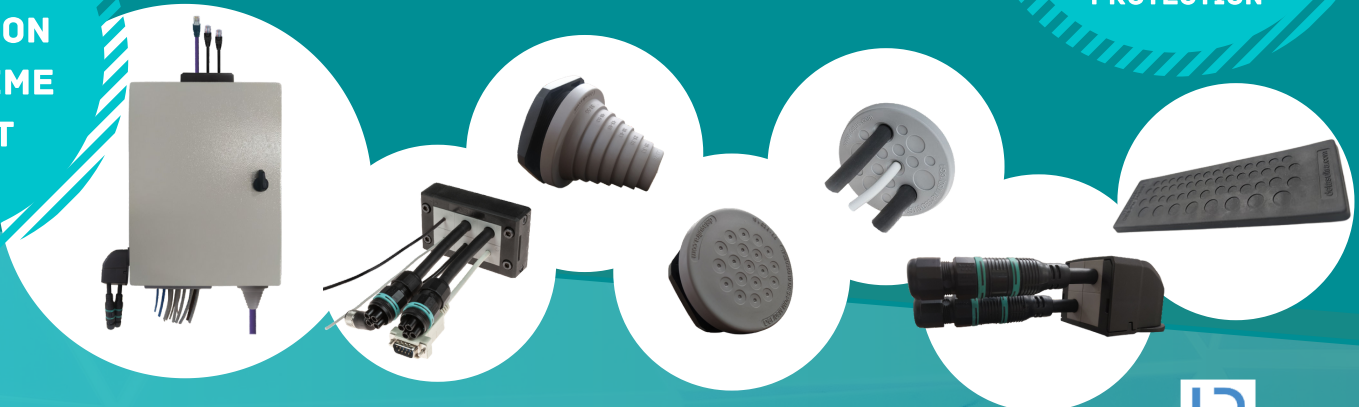

## LIFE MADE EASY

SEAL CUT CABLE HOLES CORRECTLY  
WITHOUT JEOPARDISING **IP66** RATING

### START THIS

DESIGNED FOR WATER  
AND WEATHER  
PROTECTION

CUT ONCE  
AND SAVE ON  
LABOUR TIME  
AND COST

CONTACT US FOR OUR FULL RANGE COVERING  
TERMINATED AND NON-TERMINATED CABLES